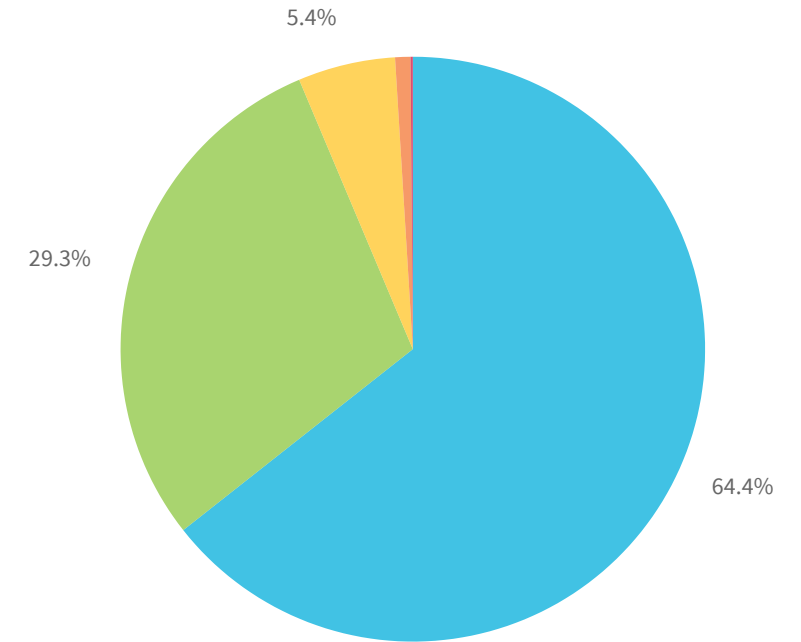

SQL Exec time per project

ENERGY_FORECASTING No value
DKU_ENERGY_CONSUMPTION_1 ENERGY_MARKET MISC

SQL details

Total SQL exec time per project over time

Consumption by usage type

Exec time by connection

SQL Exec time per project