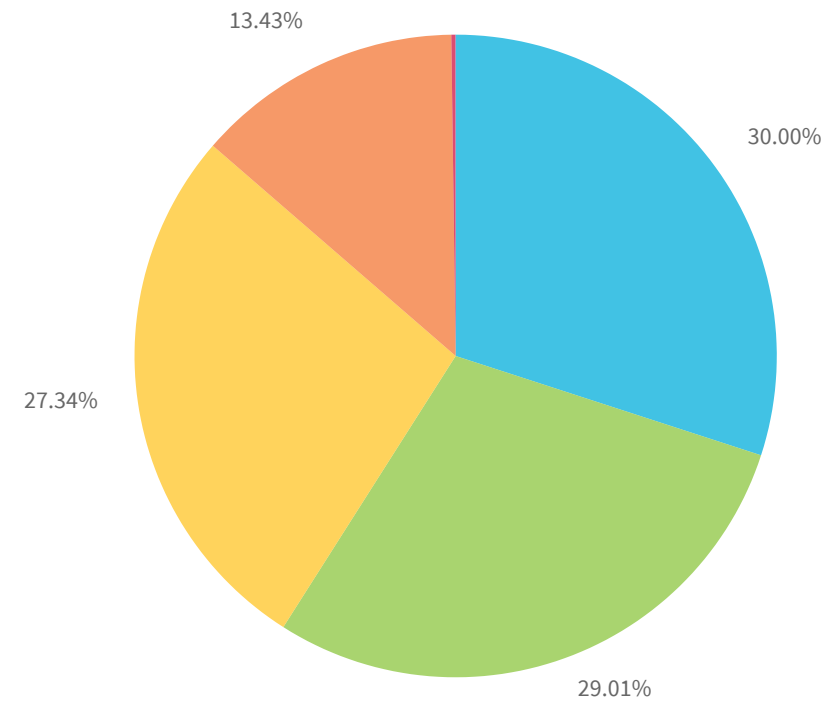

RAM consumption per project

■ ENERGY_FORECASTING
■ DKU_ENERGY_CONSUMPTION_1
■ ENERGY_MARKET
■ No value
■ MISC
■ Others