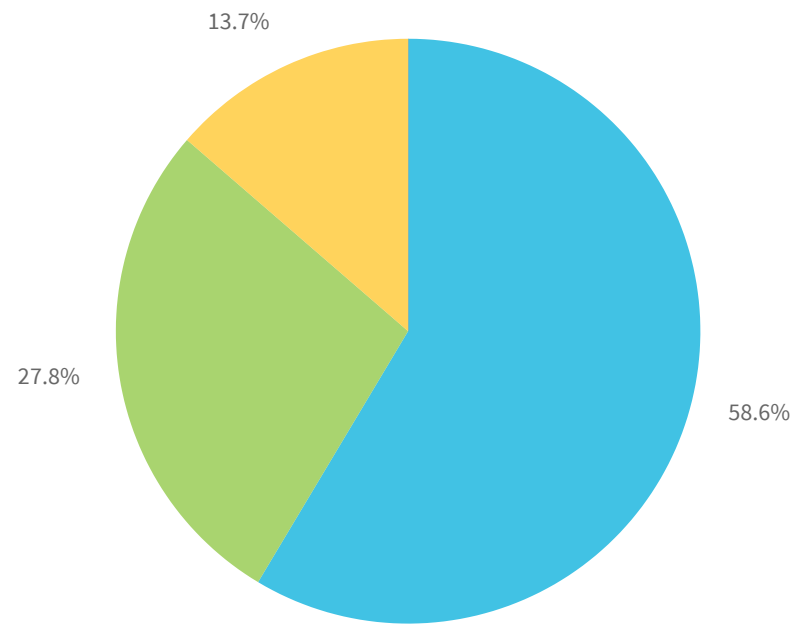

energy_market dku_energy_consumption_1
energy_forecasting misc