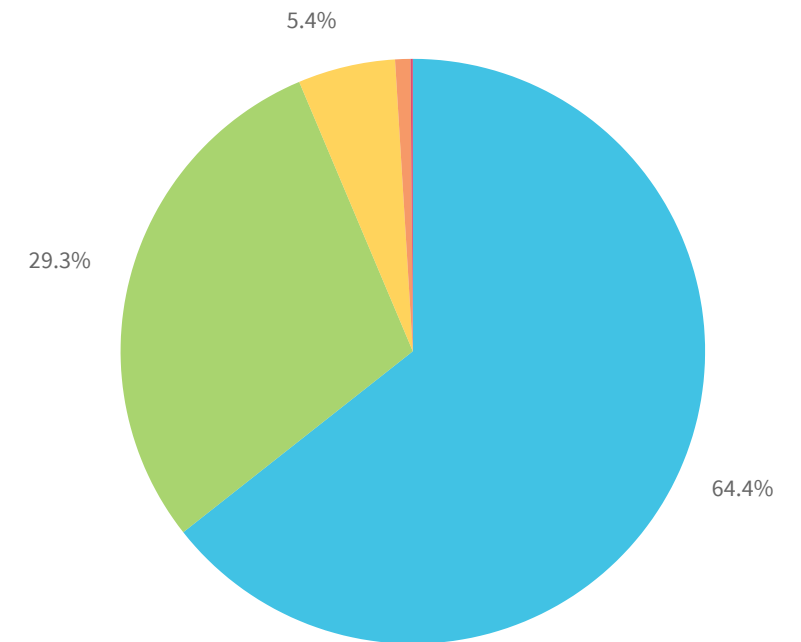

SQL Exec time per project

ENERGY_FORECASTING No value
DKU_ENERGY_CONSUMPTION_1 ENERGY_MARKET MISC

SQL details

Total SQL exec time per project over time

Consumption by usage type

Exec time by connection

SQL Exec time per project