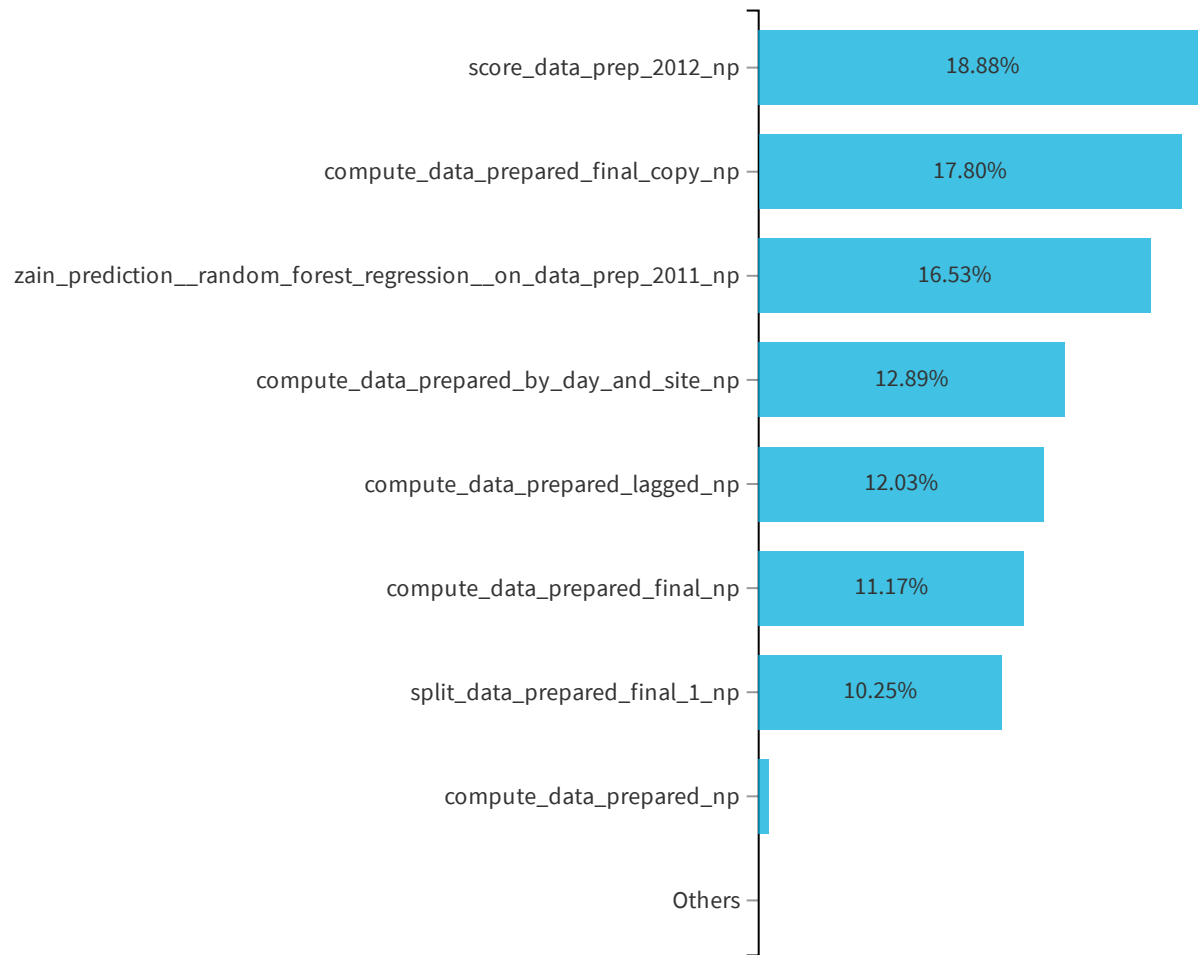

Most CPU-intensive activities