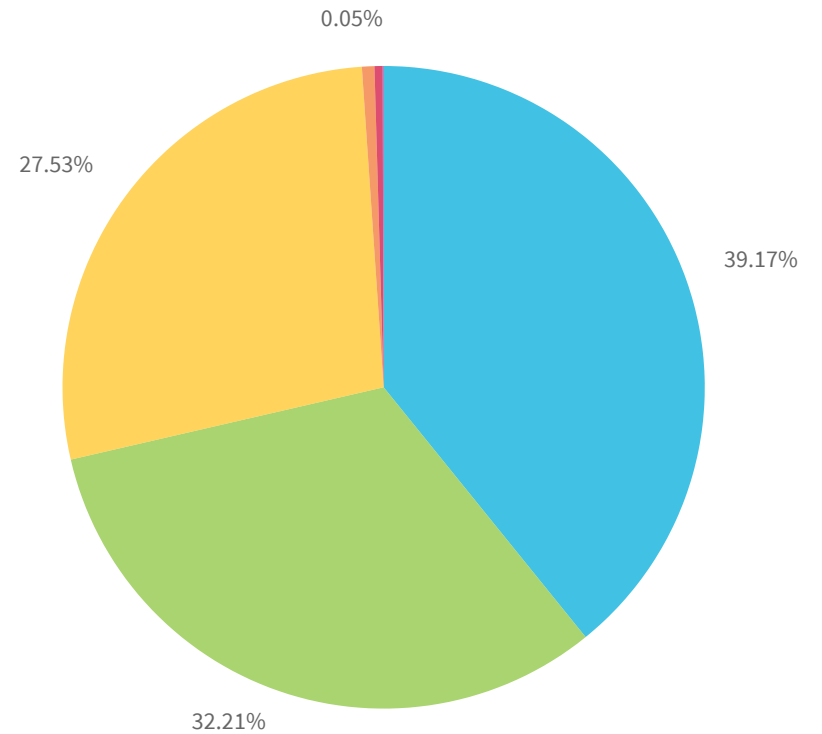

Local DSS consumption details

Local CPU & memory consumption (cpu.minutes & MB)

Sum of localproc_cpu_min Sum of localproc_ram_MB

CPU consumption per context

Local CPU consumption per project

■ JOB_MAIN_PROCESS
 ■ JOB_ACTIVITY
 ■ No value
 ■ WEBAPP_BACKEND
■ JUPYTER_NOTEBOOK_KERNEL