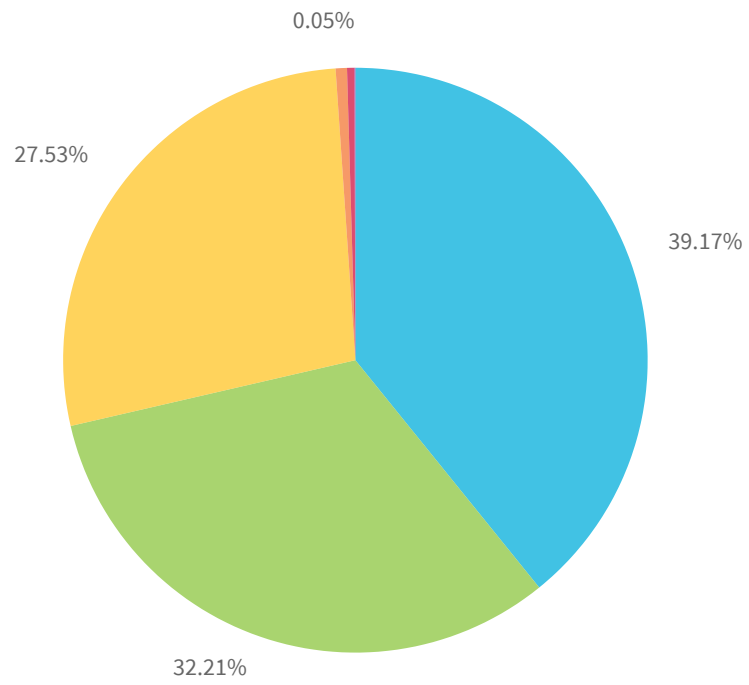

Overview

Local CPU consumption per project

ENERGY_MARKET DKU_ENERGY_CONSUMPTION_1
ENERGY_FORECASTING No value MISC Others

K8S CPU consumption by project