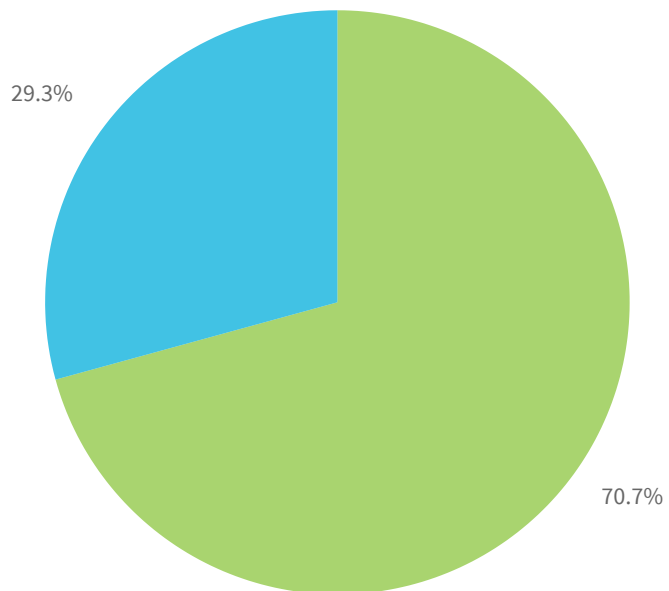

SQL Exec time per project

ENERGY_FORECASTING No value
DKU_ENERGY_CONSUMPTION_1 ENERGY_MARKET MISC

SQL details

Total SQL exec time per project over time

Consumption by usage type

Exec time by connection

SQL Exec time per project