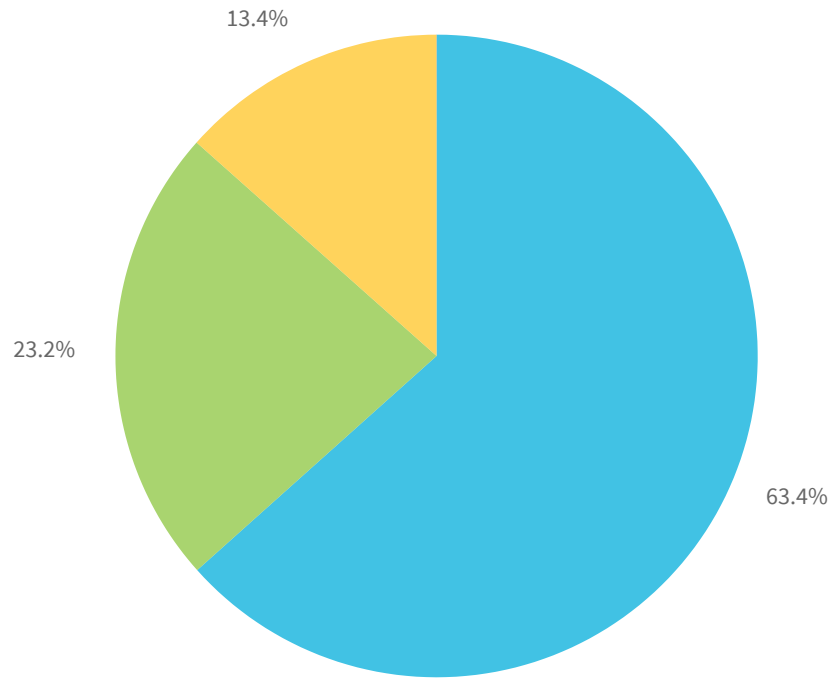

■ JOB_MAIN_PROCESS
■ JOB_ACTIVITY
■ No value
■ WEBAPP_BACKEND
■ JUPYTER_NOTEBOOK_KERNEL

RAM consumption per context

■ JOB_MAIN_PROCESS
■ JOB_ACTIVITY
■ No value
■ JUPYTER_NOTEBOOK_KERNEL
■ WEBAPP_BACKEND

■ ENERGY_MARKET
■ DKU_ENERGY_CONSUMPTION_1
■ ENERGY_FORECASTING
■ No value
■ MISC
■ Others