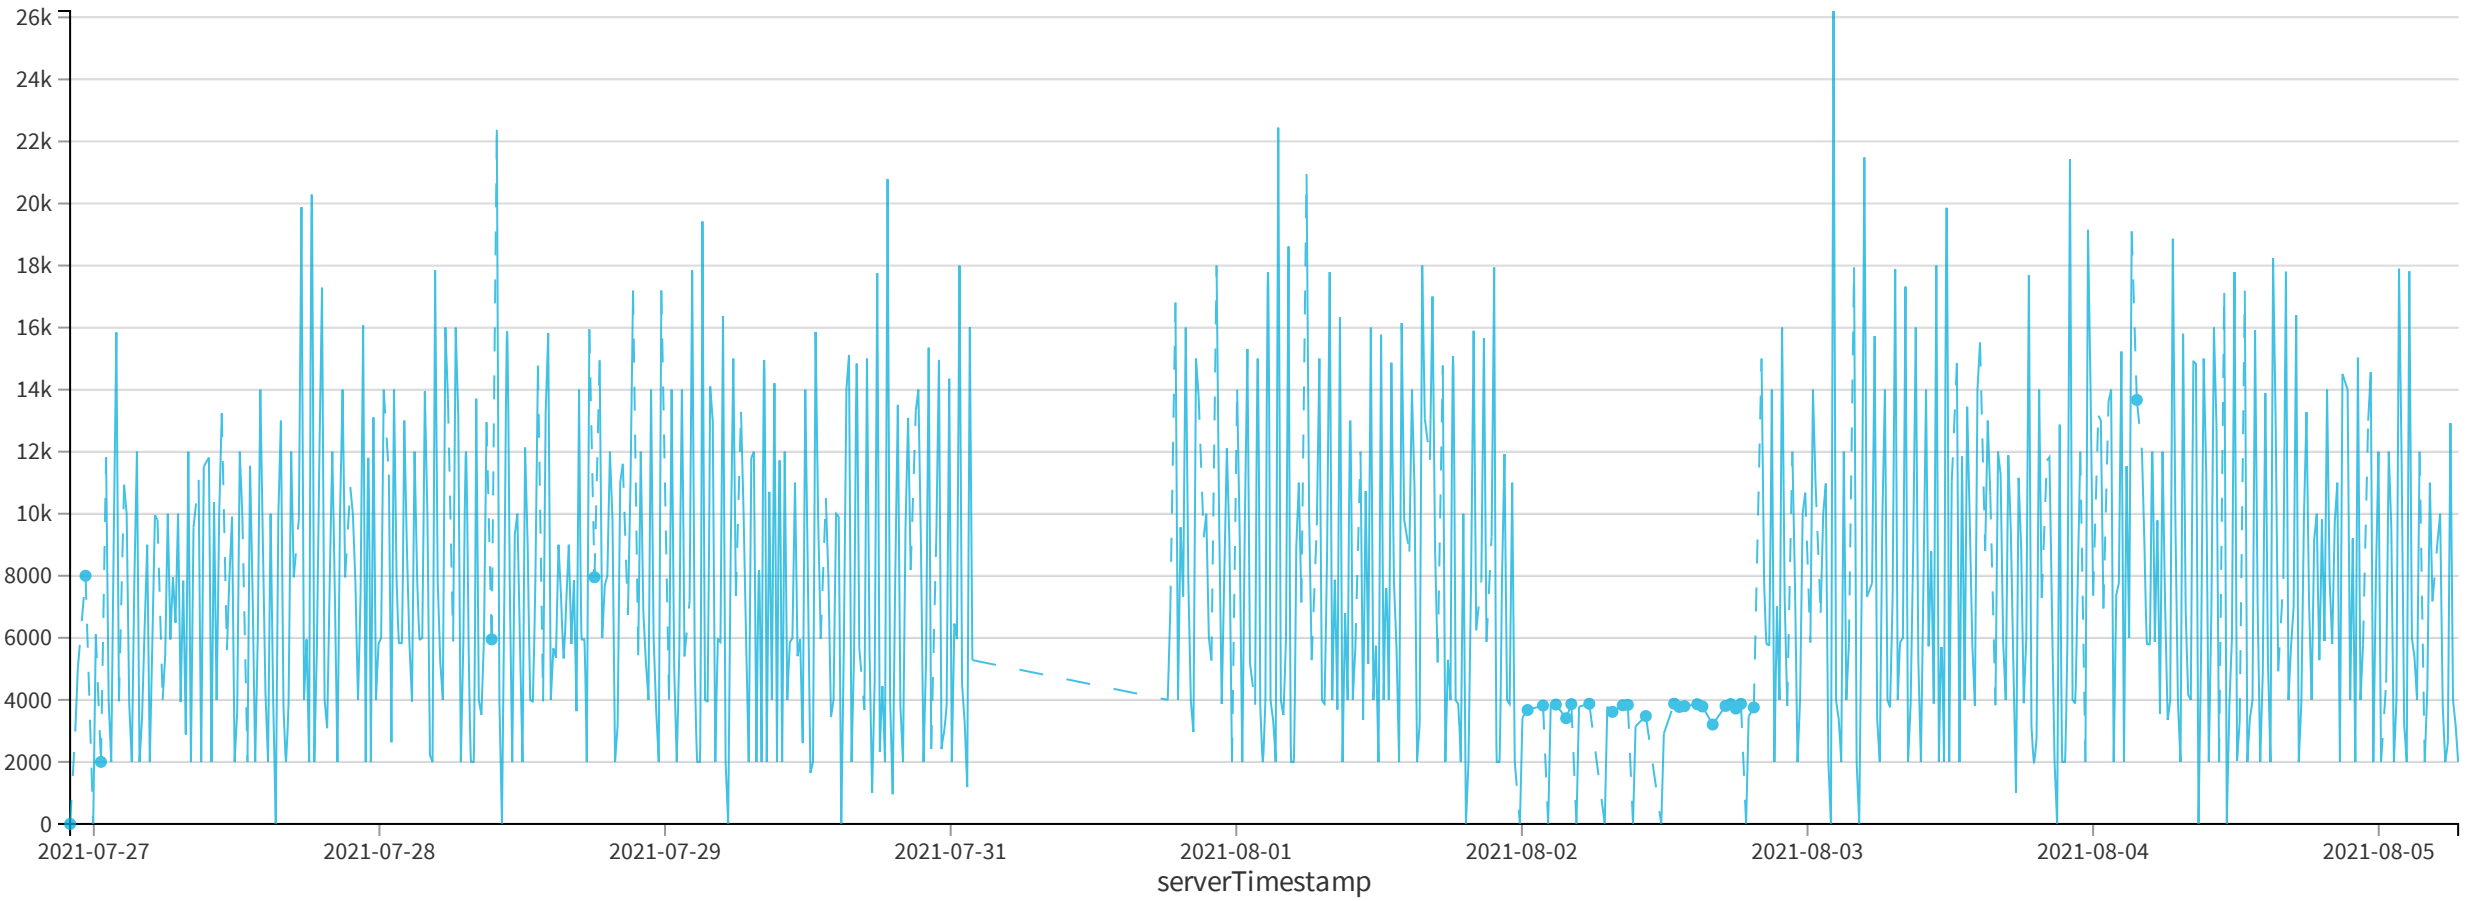

K8S details

CPU consumption evolution (current month)