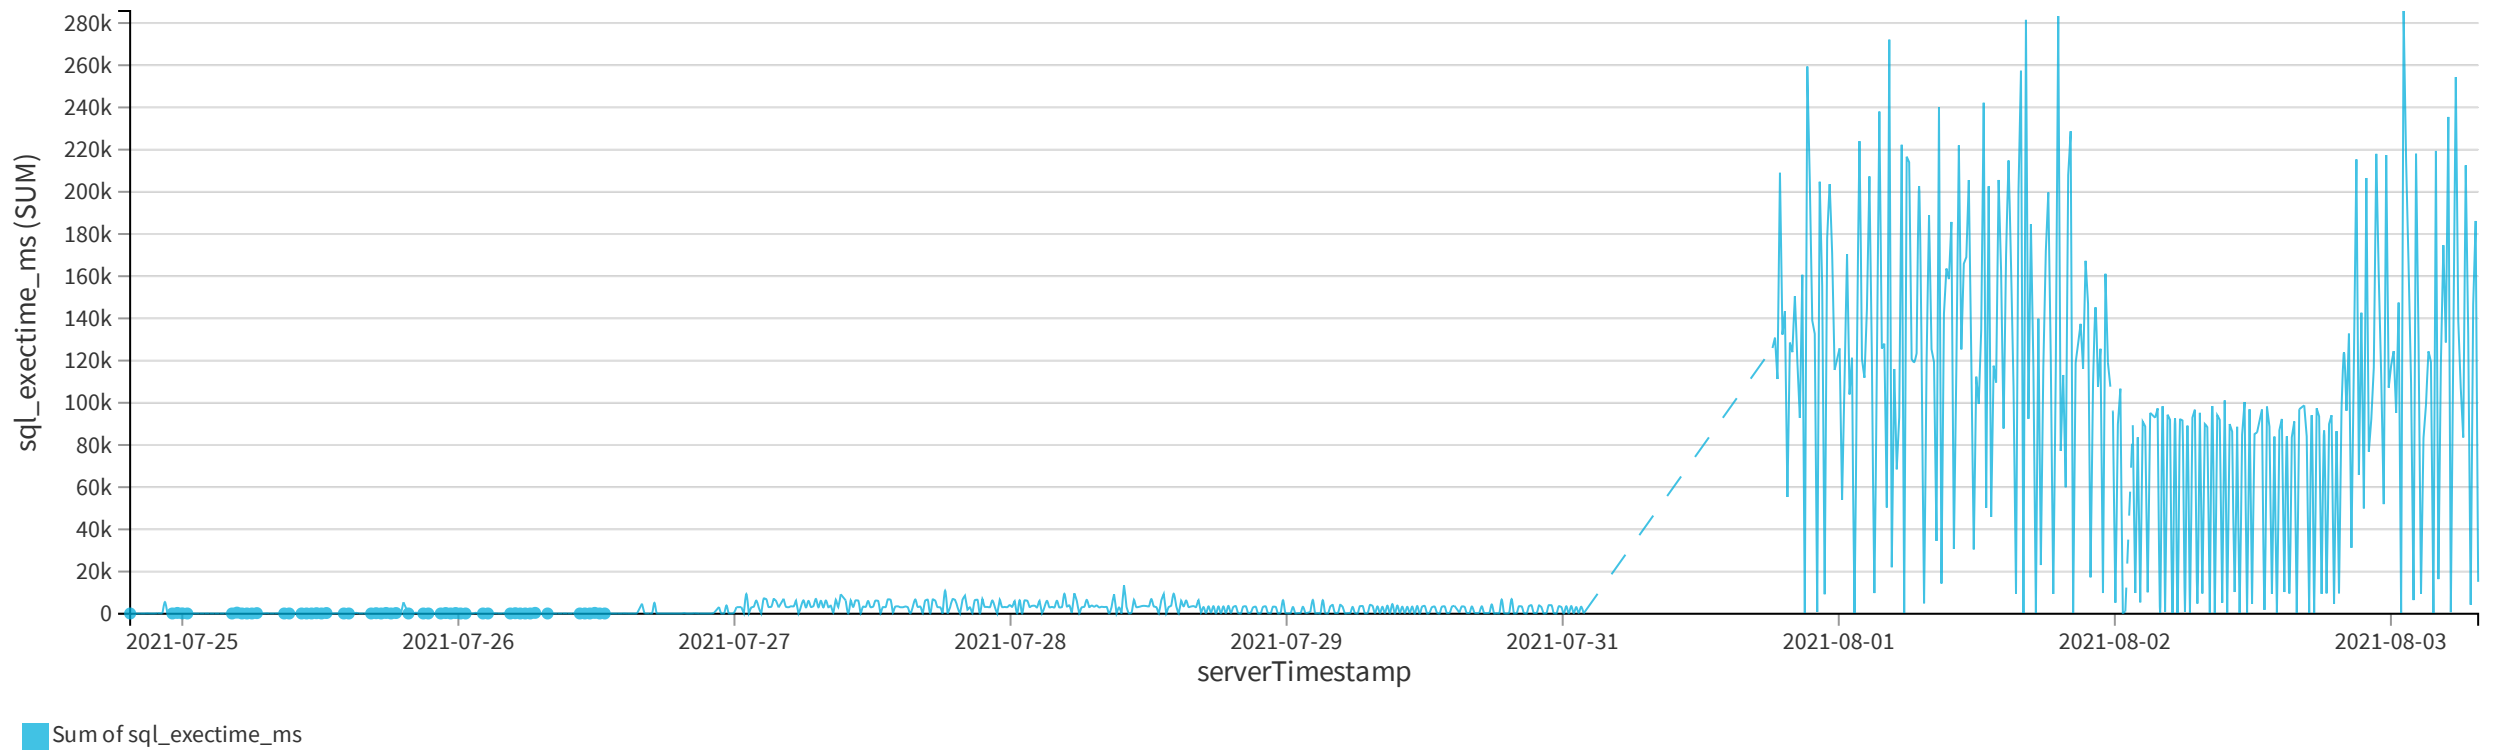

SQL Exec time per project

ENERGY_FORECASTING No value
DKU_ENERGY_CONSUMPTION_1 ENERGY_MARKET MISC

SQL details

Total SQL exec time per project over time

Consumption by usage type

Exec time by connection

SQL Exec time per project