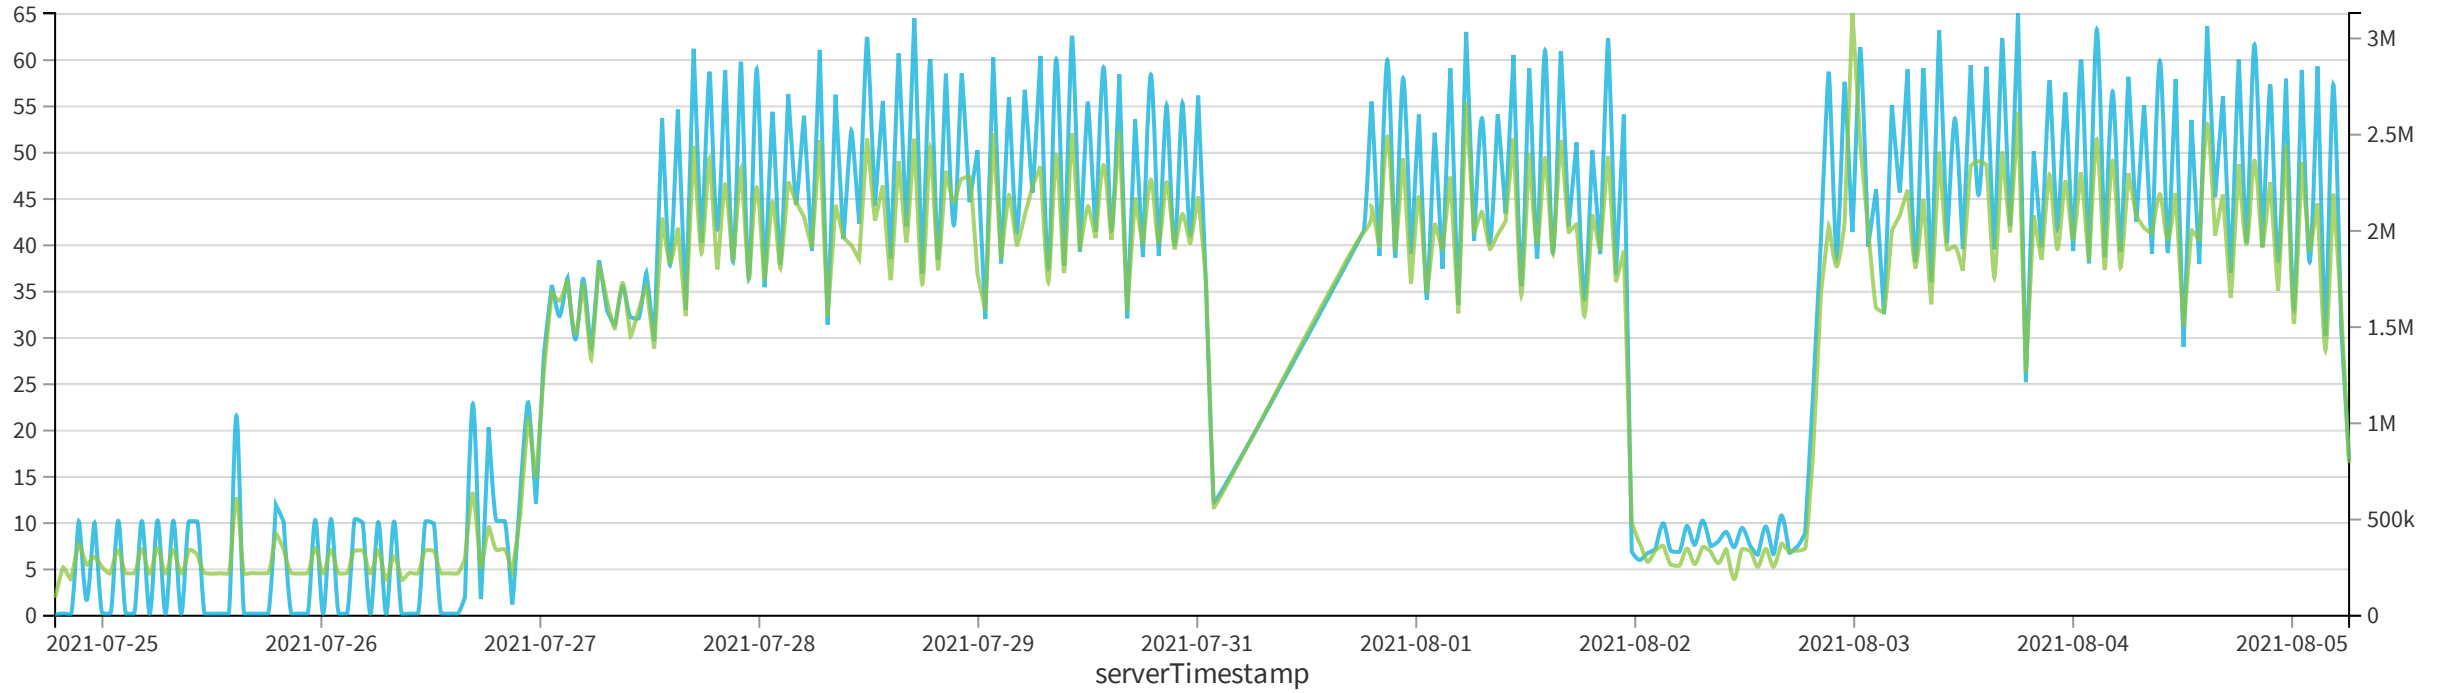

Local DSS consumption details

Local CPU & memory consumption (cpu.minutes & MB)