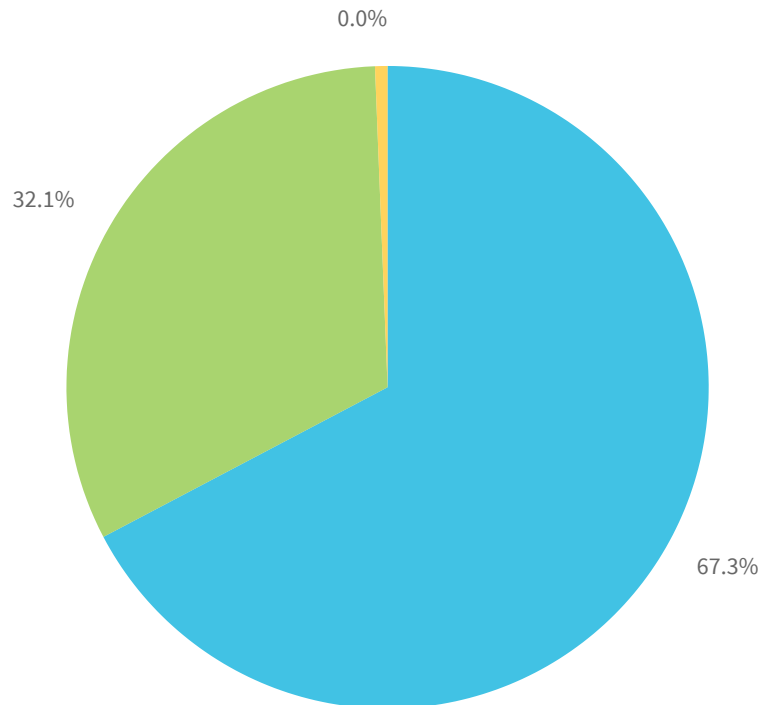

CPU consumption per context