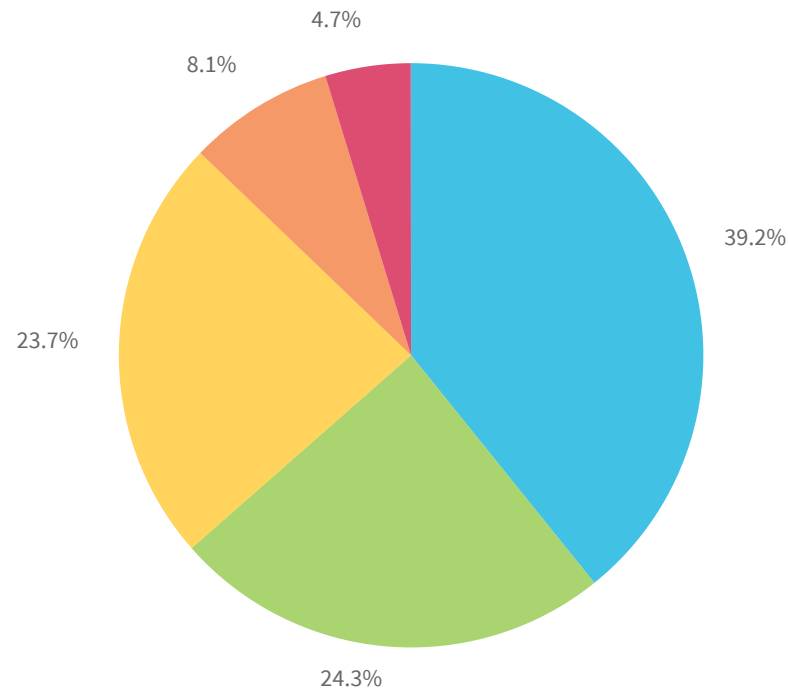

SQL Exec time per project

ENERGY_FORECASTING No value
DKU_ENERGY_CONSUMPTION_1 ENERGY_MARKET MISC

SQL details

Total SQL exec time per project over time

Consumption by usage type

Exec time by connection

SQL Exec time per project